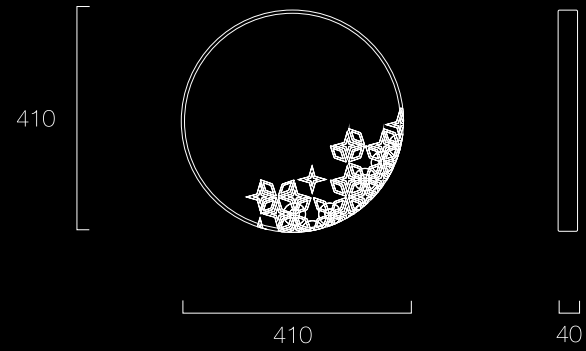

l a c e
design: Kuba Blimel

mirror

Elegant, glamour-style round mirror.

Laser-cut lace patten makes this mirror a decoration, while maintaining full functionality. Will beautifully complement the Lace cabinet.

Enables hanging with added ribbon as well as without it..

finishing

frame: high gloss lacquer

B | X | B | +

dimensions [mm]:

H: 410 / W: 410 / D: 40

colours:

snowy white
NCS: 0500-N
gloss

deep black
NCS: S9000-N
gloss